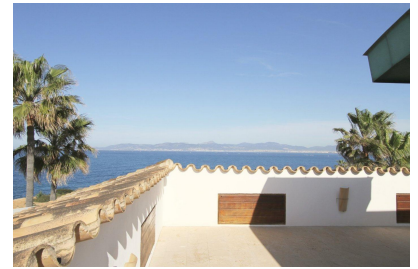

4 bedroom Detached Villa in Llucmajor

Ref: 819

From
6,297,000€

Property type : Detached Villa

Location : Llucmajor

Bedrooms : 4

Bathrooms : 4

Year built : 2001

Swimming pool : No

Views : Sea views

House area : 692 m²

Plot area : 800 m²

✓ Airconditioning

✓ Utility room

✓ Lift

✓ Built in wardrobes

We present this excellent front line luxury villa in the residential area of Son Verí Nou. . The construction of the exclusive property, with a wonderful view of the bay of Palma, was inspired by the Brazilian star architect Oskar Niemayer. . The ground floor features an impressive entrance hall that welcomes visitors with an imposing staircase. . On the ground floor there is also a large dining room and living room with fireplace, direct access to the stunning terrace, two en-suite bedrooms, and a large kitchen with laundry room and pantry. . Upstairs are 2 bedrooms, each with en-suite bathroom, another living room with sea views and access to the upper level with a large roof terrace with impressive uninterrupted sea views. . In the basement there is a garage for up to 4 cars and a machine room. . There is an elevator that connects the basement with the ground floor and first floor. . The garden includes a sun terrace by the saltwater pool, a shower, an automatic irrigation system, and direct access to the seafront. . Excellent location: not far from the airport and the beach area of Palma with all kinds of services and leisure activities. . Would you like to know more about this unique property? Dont hesitate. Get in touch with us and well tell you everything you need to know.