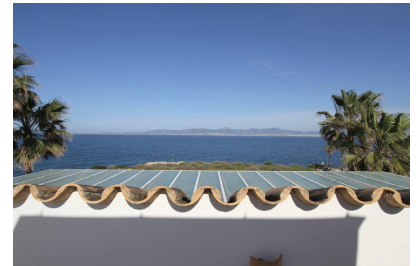

4 bedroom Detached Villa in Llucmajor

Ref: 819

From
6,297,000€

Property type : Detached Villa

Location : Llucmajor

Bedrooms : 4

Bathrooms : 4

Year built : 2001

Swimming pool : No

Views : Sea views

House area : 692 m²

Plot area : 800 m²

✓ Airconditioning

✓ Utility room

✓ Lift

✓ Built in wardrobes

We present this excellent front line luxury villa in the residential area of Son Verí Nou. . The construction of the exclusive property, with a wonderful view of the bay of Palma, was inspired by the Brazilian star architect Oskar Niemayer. . The ground floor features an impressive entrance hall that welcomes visitors with an imposing staircase. . On the ground floor there is also a large dining room and living room with fireplace, direct access to the stunning terrace, two en-suite bedrooms, and a large kitchen with laundry room and pantry. . Upstairs are 2 bedrooms, each with en-suite bathroom, another living room with sea views and access to the upper level with a large roof terrace with impressive uninterrupted sea views. . In the basement there is a garage for up to 4 cars and a machine room. . There is an elevator that connects the basement with the ground floor and first floor. . The garden includes a sun terrace by the saltwater pool, a shower, an automatic irrigation system, and direct access to the seafront. . Excellent location: not far from the airport and the beach area of Palma with all kinds of services and leisure activities. . Would you like to know more about this unique property? Dont hesitate. Get in touch with us and well tell you everything you need to know.