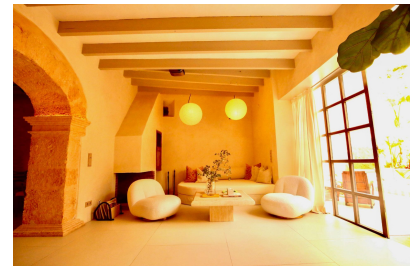

3 bedroom Detached Villa in Algaida

Ref: 505

From
1,650,000€

Property type : Detached Villa

Swimming pool : No

House area : 300 m²

Location : Algaida

Bedrooms : 3

Bathrooms : 4

✓ Airconditioning

✓ Utility room

✓ Built in wardrobes

Beautiful traditional village house from 1890, renovated by a well-known designer duo. They have created a sophisticated village house, modern in style and comfort with lots of character thanks to the preserved original details. A house that will remain unique for a long time. ..Key features:..3 bedrooms.3.5 bathrooms.Wine cellar.234 m2 living space.Fully furnished.Heating and ventilation system .65m2 south facing terrace.Heated pool..The house has three bedrooms, each with en-suite bathroom, a guest toilet, a fully fitted and bespoke kitchen with Bosch appliances and a natural stone worktop. Utility room, dining room and living room with open fireplace in two directions and an impressive wine cellar...The completely private, south-facing courtyard has been transformed into an oasis of tranquillity. It impresses with its heated pool lined with handmade tiles and equipped with a Jacuzzi and a waterfall...The entire house is equipped with both underfloor heating and a heat exchanger ventilation system that creates a pleasant climate all year round. Natural materials throughout the house, whitewashed walls, herringbone oak parquet on the upper floor and ceramic tiles on the ground floor. Dornbracht fittings and Villeroy [amp,] Boch toilets in all rooms. An open beam construction, painted with Farrow [amp,] Ball, offers high ceilings. ..The house is sold fully furnished. A mix of modern and Mallorcan styles of bespoke and well-known designer furniture...Algaida is a well-preserved Mallorcan town. It is only 15 minutes from the airport and 20 minutes from Palma. The weekly market is well known for its selection of local produce and there are several good restaurants worth visiting. ..We invite you to contact us today to book your private viewing!