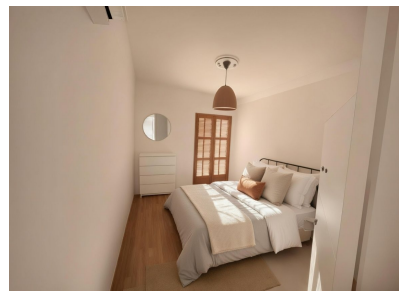

2 bedroom Apartment in Palma de Mallorca

Ref: SS141

From
360,000€

Property type : Apartment

Swimming pool : No

House area : 80 m²

Location : Palma de Mallorca

Bedrooms : 2

Bathrooms : 1

Year built : 1968

- ✓ Airconditioning
- ✓ Built in wardrobes

- ✓ White goods

- ✓ Utility room