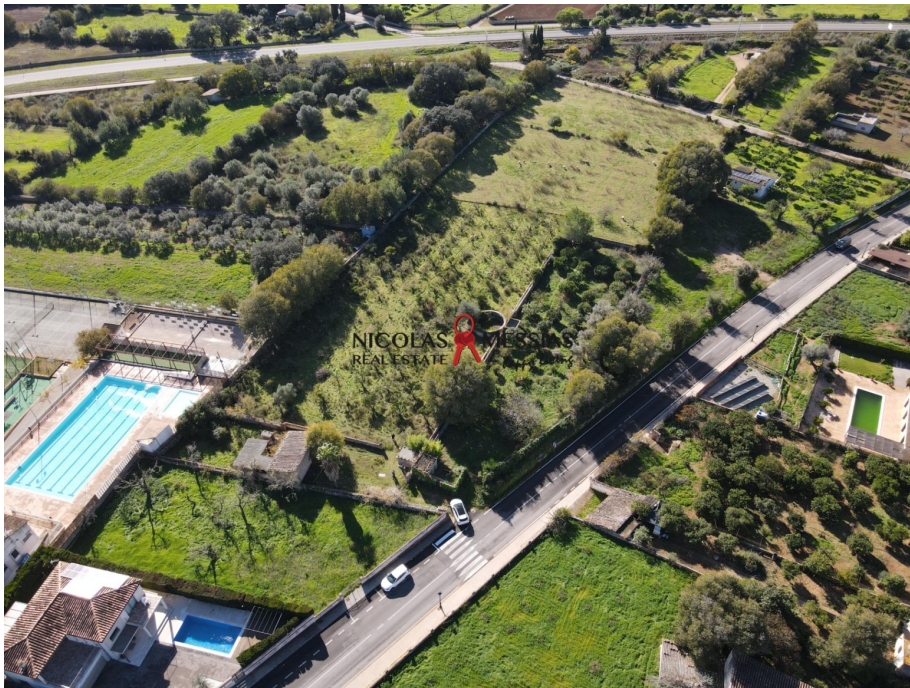

0 bedroom Country house in Llubí

Ref: SS103

From
400,000€

Property type : Country house

Swimming pool : No

House area : 354 m²

Location : Llubí

Plot area : 7361 m²